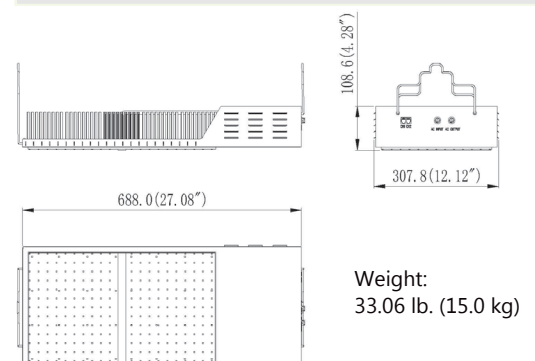

## Specifications ALTL-800W

Light Source	LED
Spectrum	Full Spectrum
Light output PPF	2160 $\mu\text{mol}/\text{s}$
Efficacy	2.7 $\mu\text{mol}/\text{J}$ @ 277 VAC
Light Distribution	120°
Fixture to Canopy distance	23.6"-47.2" (60-120 cm)
Input Voltage (Auto sensing)	120-277AC/277-480V@ 50/60Hz
Heat Output	1500 BTU/hr @ 277VAC
Dimming	0-10VDC (Linear)
Max Ambient Temp./Humidity	104°F (40°C) 90% RH
Thermal Management	Passive Heat Sink

## Dimensions

Weight:  
33.06 lb. (15.0 kg)