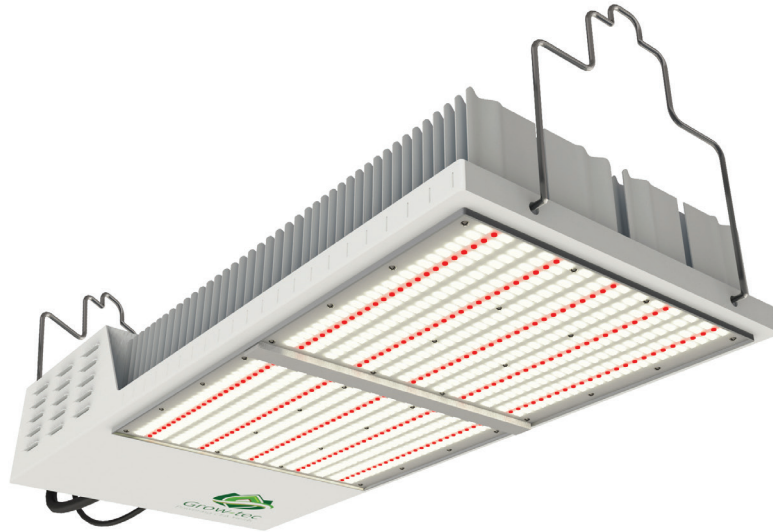

Model -ALTL-800W

Description:

- The ALTL line is designed for the cannabis flowering stage in an indoor-growing environment
- "One-4-one" replacement of HPS fixtures while saving up to 50% energy with a 5 year warranty
- ALTL 800W features high 2.7 $\mu\text{mol}/\text{J}$ efficacy and light output of 2,160 $\mu\text{mol}/\text{s}$ PPF

Specifications ALTL-800W

Light Source	LED
Spectrum	Full Spectrum
Light output PPF	2160 $\mu\text{mol}/\text{s}$
Efficacy	2.7 $\mu\text{mol}/\text{J}$ @ 277 VAC
Light Distribution	120°
Fixture to Canopy distance	23.6"-47.2" (60-120 cm)
Input Voltage (Auto sensing)	120-277AC/277-480V@ 50/60Hz
Heat Output	1500 BTU/hr @ 277VAC
Dimming	0-10VDC (Linear)
Max Ambient Temp./Humidity	104°F (40°C) 90% RH
Thermal Management	Passive Heat Sink