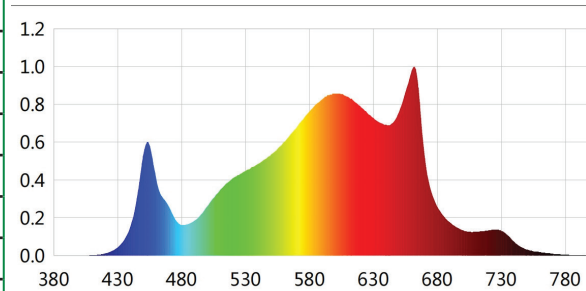

Spectra

*Custom spectrum is optional

Electrical data

AC Input Voltage	120V	208V	240V	277V	347V	480V
AC Input Current	6.66A	3.84A	3.33A	2.88A	2.3A	1.66A
Power factor	0.99	0.99	0.99	0.99	0.99	0.96